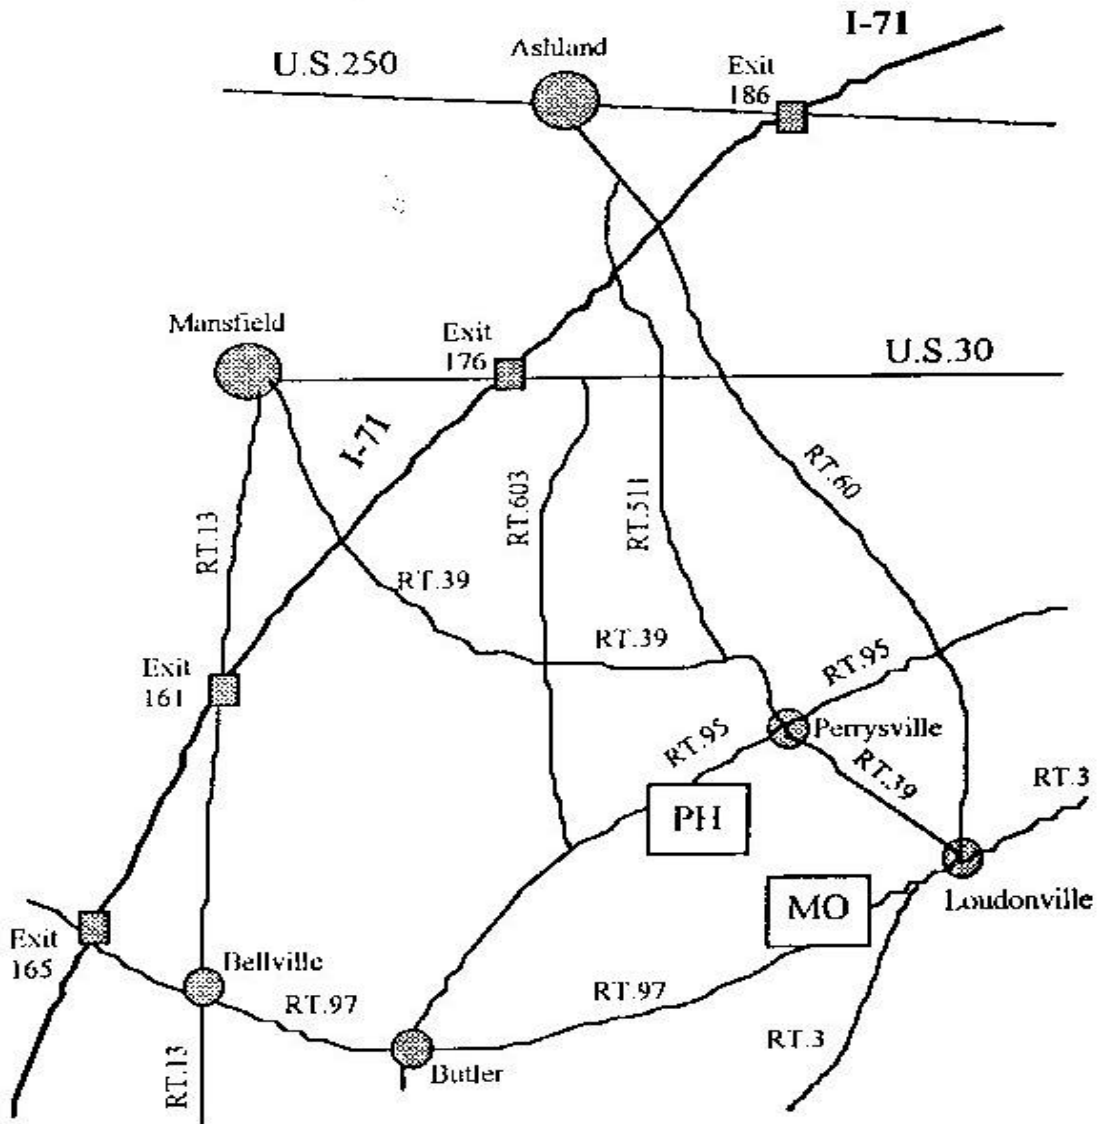

Pleasant Hill Lake Park Typical Summer Campout Site

- PH = Pleasant Hill Park (Campout Site)
- MO = Mohican State Park